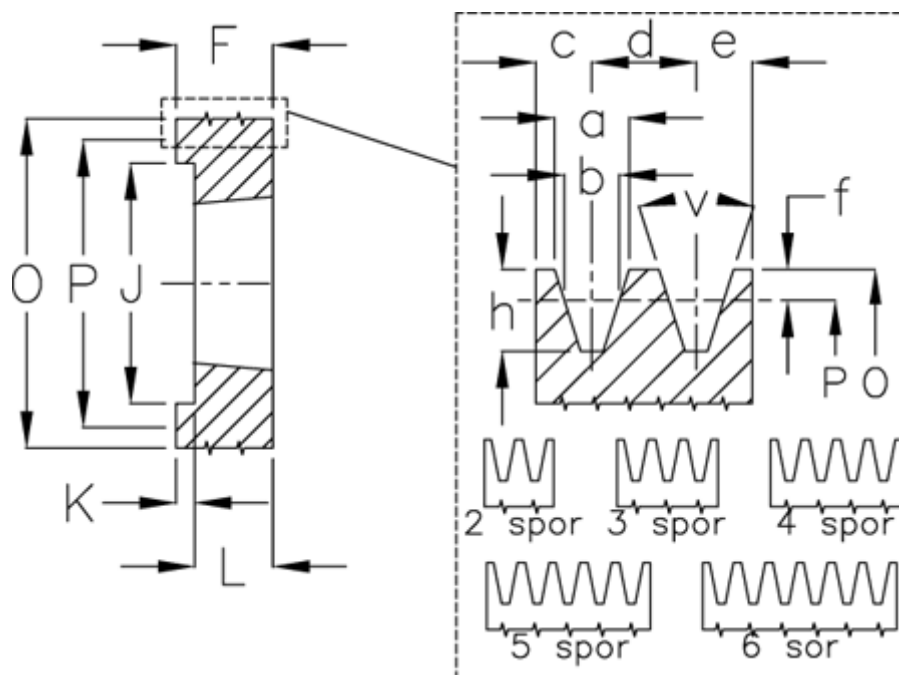

Article number: 604110017002

Description: V-belt pulley SPA 170/2 TL2012

Measures

a	= 12,7	For bush	= 2012	P	= 170
b	= 11	h	= 13,8	Type	= SPA
Bush ζ max	= 50	J	= 135.0	v	= 38 grader
c	= 10	K	= 3		
d	= 15	L	= 32		
e	= 10	m	= -		
f	= 2,8	Number of ribs	= 2		
F	= 35	O	= 175,5		